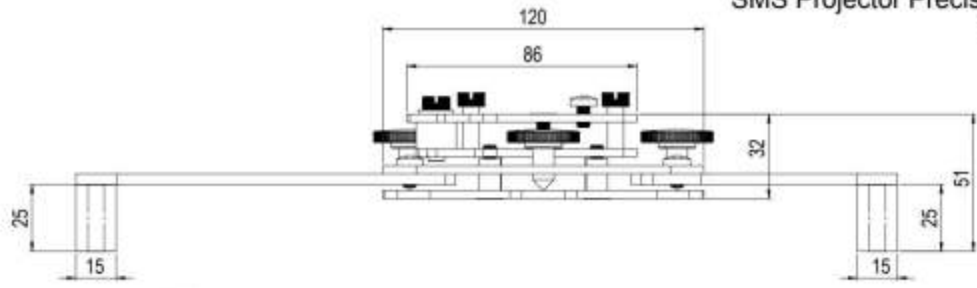

SMS Projector Precision M Unislide technical drawing (mm)  
PP100250 White

SMS Projector Precision CM V Technical drawing (mm)  
 PP120001..PP120002..PP120003..PP120004

DETAIL A  
 SCALE 1 : 2

SMS Projector Precision CM V \*\*\*\*