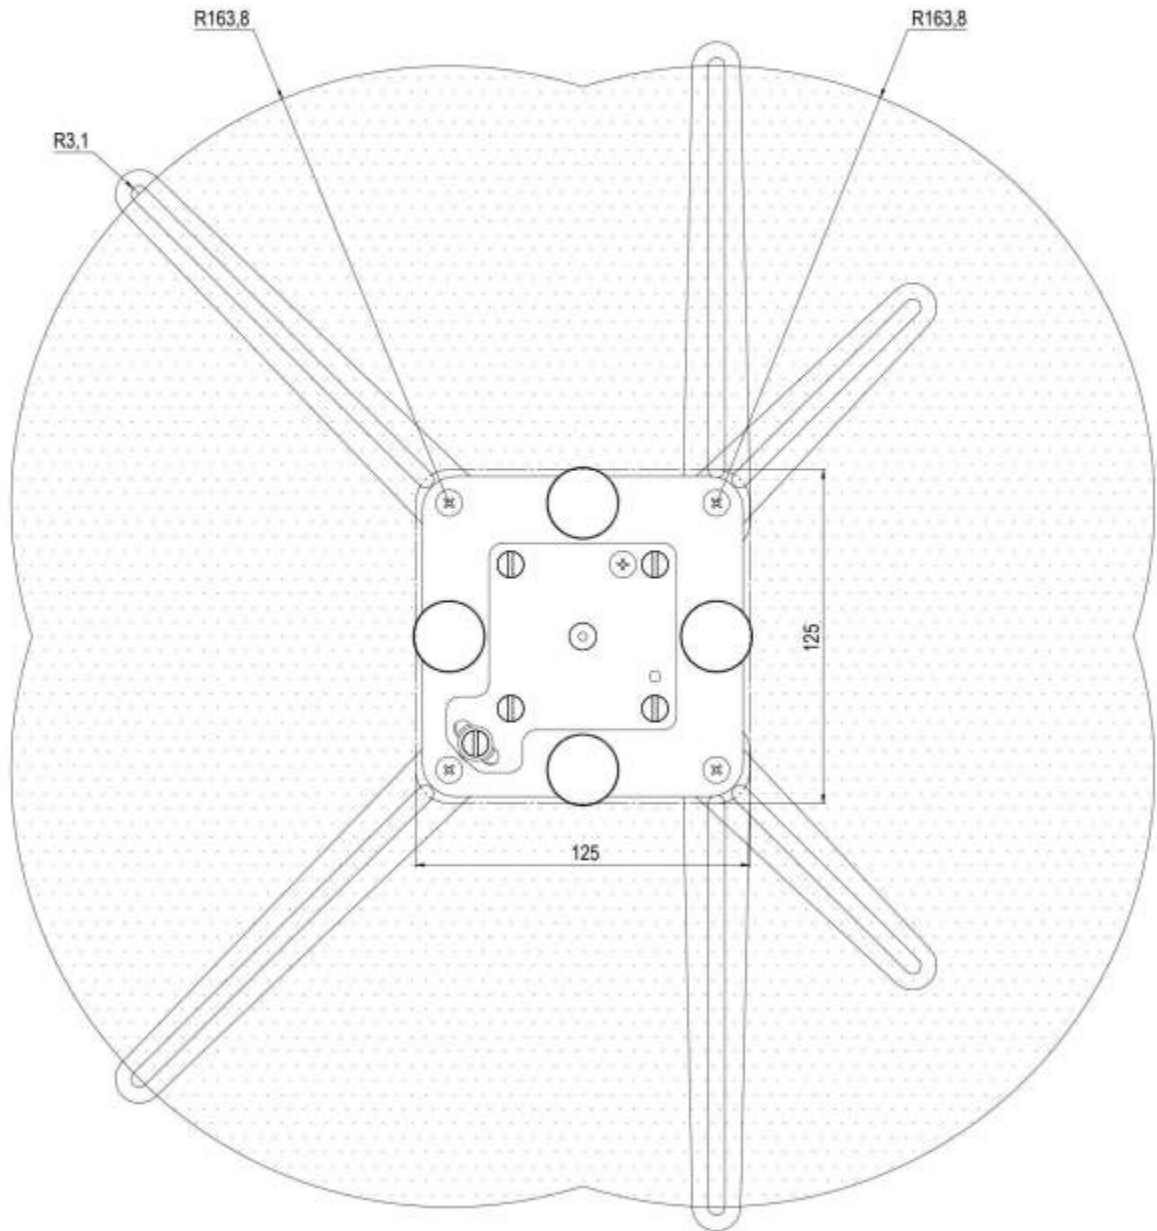

SMS Projector Precision M Unislide technical drawing (mm)  
PP100250 White

SMS Projector Precision CM V Technical drawing (mm)  
 PP120001..PP120002..PP120003..PP120004

DETAIL A  
 SCALE 1 : 2

SMS Projector Precision CM V \*\*\*\*

- PP120001 SMS Projector Precision CM V385-535
- PP120002 SMS Projector Precision CM V485-735
- PP120003 SMS Projector Precision CM V735-1235
- PP120004 SMS Projector Precision CM V1235-1735