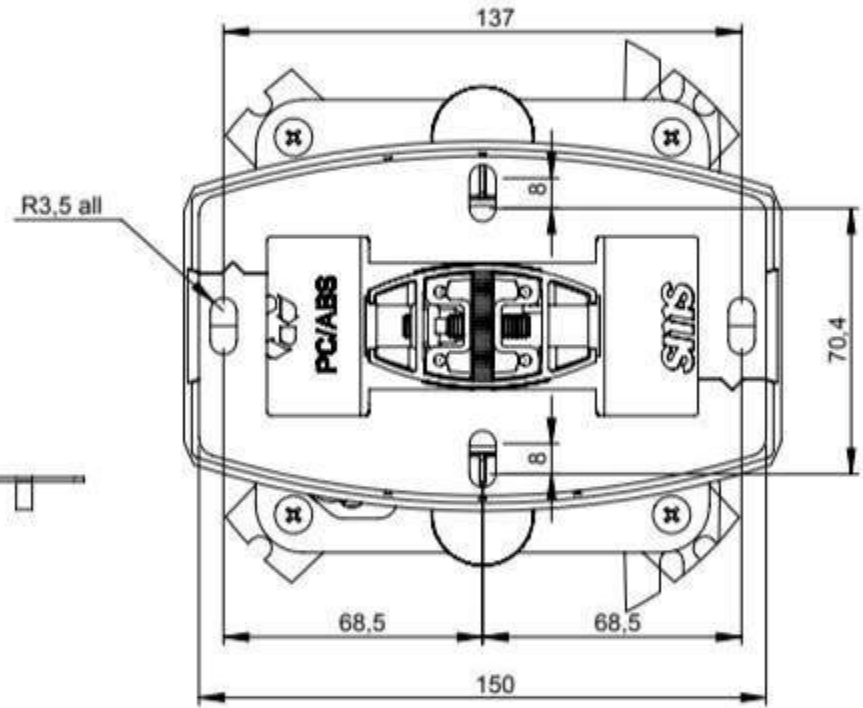

SMS Projector Precision M Unislide technical drawing (mm)  
PP100250 White

SMS Projector Precision CM V Technical drawing (mm)  
 PP120001..PP120002..PP120003..PP120004

DETAIL A  
 SCALE 1 : 2

SMS Projector Precision CM V \*\*\*\*

- PP120001 SMS Projector Precision CM V385-535
- PP120002 SMS Projector Precision CM V485-735
- PP120003 SMS Projector Precision CM V735-1235
- PP120004 SMS Projector Precision CM V1235-1735