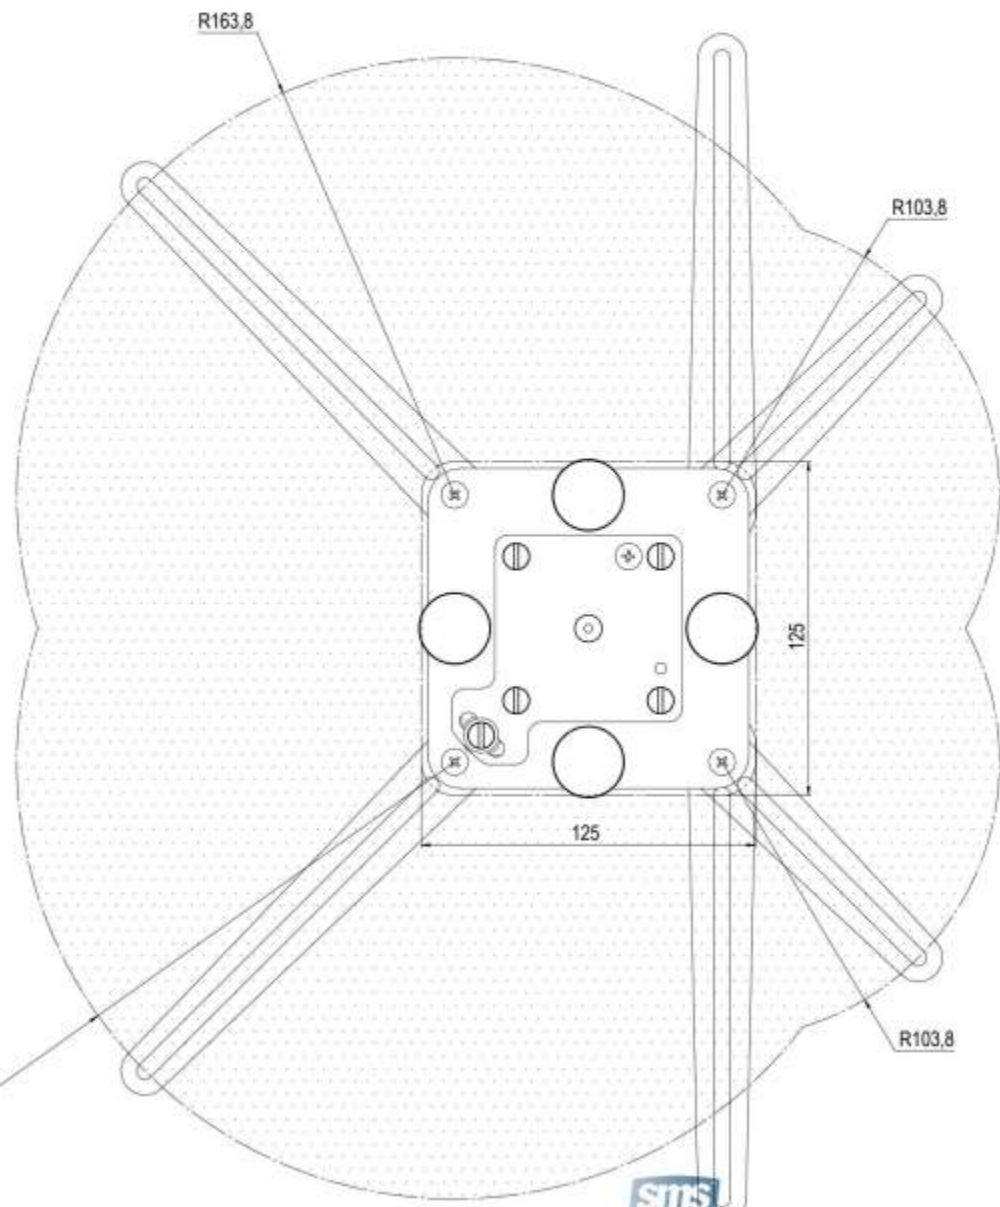

SMS Projector Precision M Unislide technical drawing (mm)  
PP100250 White

SMS Projector Precision CM V Technical drawing (mm)  
 PP120001..PP120002..PP120003..PP120004

DETAIL A  
 SCALE 1 : 2

SMS Projector Precision CM V \*\*\*\*

- PP120001 SMS Projector Precision CM V385-535
- PP120002 SMS Projector Precision CM V485-735
- PP120003 SMS Projector Precision CM V735-1235
- PP120004 SMS Projector Precision CM V1235-1735