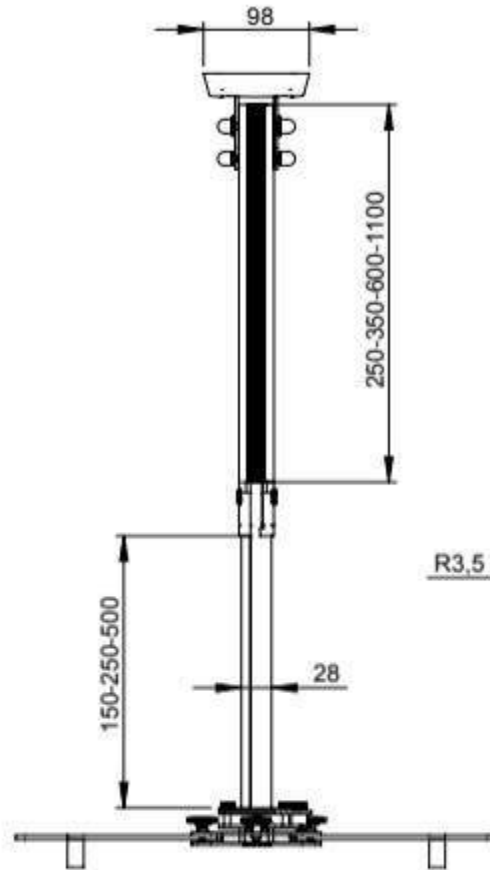

SMS Projector Precision M Unislide technical drawing (mm)  
PP100250 White

SMS Projector Precision CM V Technical drawing (mm)  
 PP120001..PP120002..PP120003..PP120004

DETAIL A  
 SCALE 1 : 2

SMS Projector Precision CM V \*\*\*\*

- PP120001 SMS Projector Precision CM V385-535
- PP120002 SMS Projector Precision CM V485-735
- PP120003 SMS Projector Precision CM V735-1235
- PP120004 SMS Projector Precision CM V1235-1735