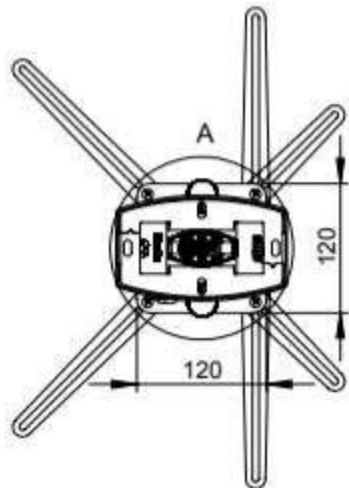

SMS Projector Precision M Unislide technical drawing (mm)  
PP100250 White

SMS Projector Precision CM V Technical drawing (mm)  
 PP120001..PP120002..PP120003..PP120004

DETAIL A  
 SCALE 1 : 2

SMS Projector Precision CM V \*\*\*\*