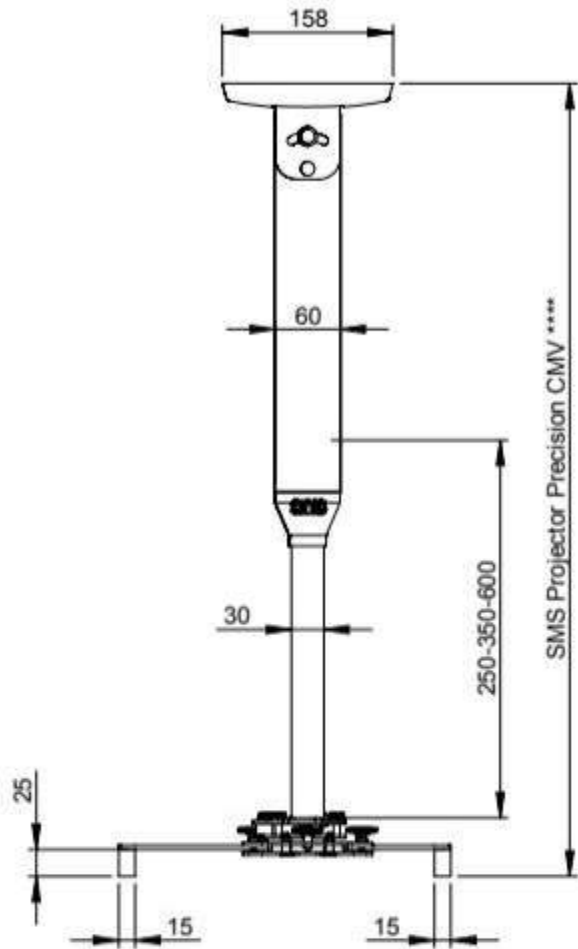

SMS Projector Precision M Unislide technical drawing (mm)  
PP100250 White

SMS Projector Precision CM V Technical drawing (mm)  
 PP120001..PP120002..PP120003..PP120004

DETAIL A  
 SCALE 1 : 2

SMS Projector Precision CM V \*\*\*\*

- PP120001 SMS Projector Precision CM V385-535
- PP120002 SMS Projector Precision CM V485-735
- PP120003 SMS Projector Precision CM V735-1235
- PP120004 SMS Projector Precision CM V1235-1735